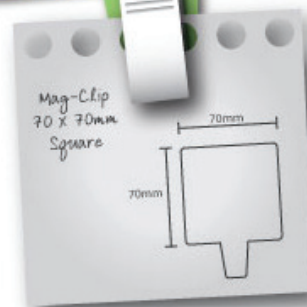

Magnetic Fridge Clips

Size & Shape Guide

70 × 80mm House

70 × 70mm Square

60 × 85mm Telephone