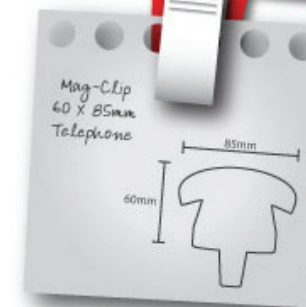

Magnetic Fridge Clips

Size & Shape Guide

70 × 80mm House

70 × 70mm Square

60 × 85mm Telephone